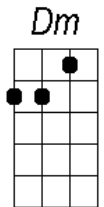

Blue Christmas (Elvis Presley)

{Intro} (C) (G7) (C/)

I'll have a (C) blue Christmas without (G7) you,
 I'll be so blue, just thinkin' about (C) you,
 Decorations of (C7) red on a (F) green Christmas (Dm) tree
 (D7) Won't be the same dear, if (G7) you're not here with me (X)

And when those (C) blue snowflakes start (G7) fallin'
 That's when those blue mem'ries start (C) calling
 You'll be (C7) doing alright, with your (F) Christmas of (D7) white,
 But (G7) I'll have a blue, blue, blue, blue Christ-(C)-mas (G7)

I'll have a (C) blue Christmas without (G7) you,
 I'll be so blue, just thinkin' about (C) you,
 Decorations of (C7) red on a (F) green Christmas (Dm) tree
 (D7) Won't be the same dear, if (G7) you're not here with me (X)

{Instrumental: Whistle / Kazoo}

I'll have a (C) blue Christmas without (G7) you,
 I'll be so blue, just thinkin' about (C) you,

You'll be (C7) doing alright, with your (F) Christmas of (D7) white,
 But (G7) I'll have a blue, blue, blue, blue Christ-(C)-mas (G7)